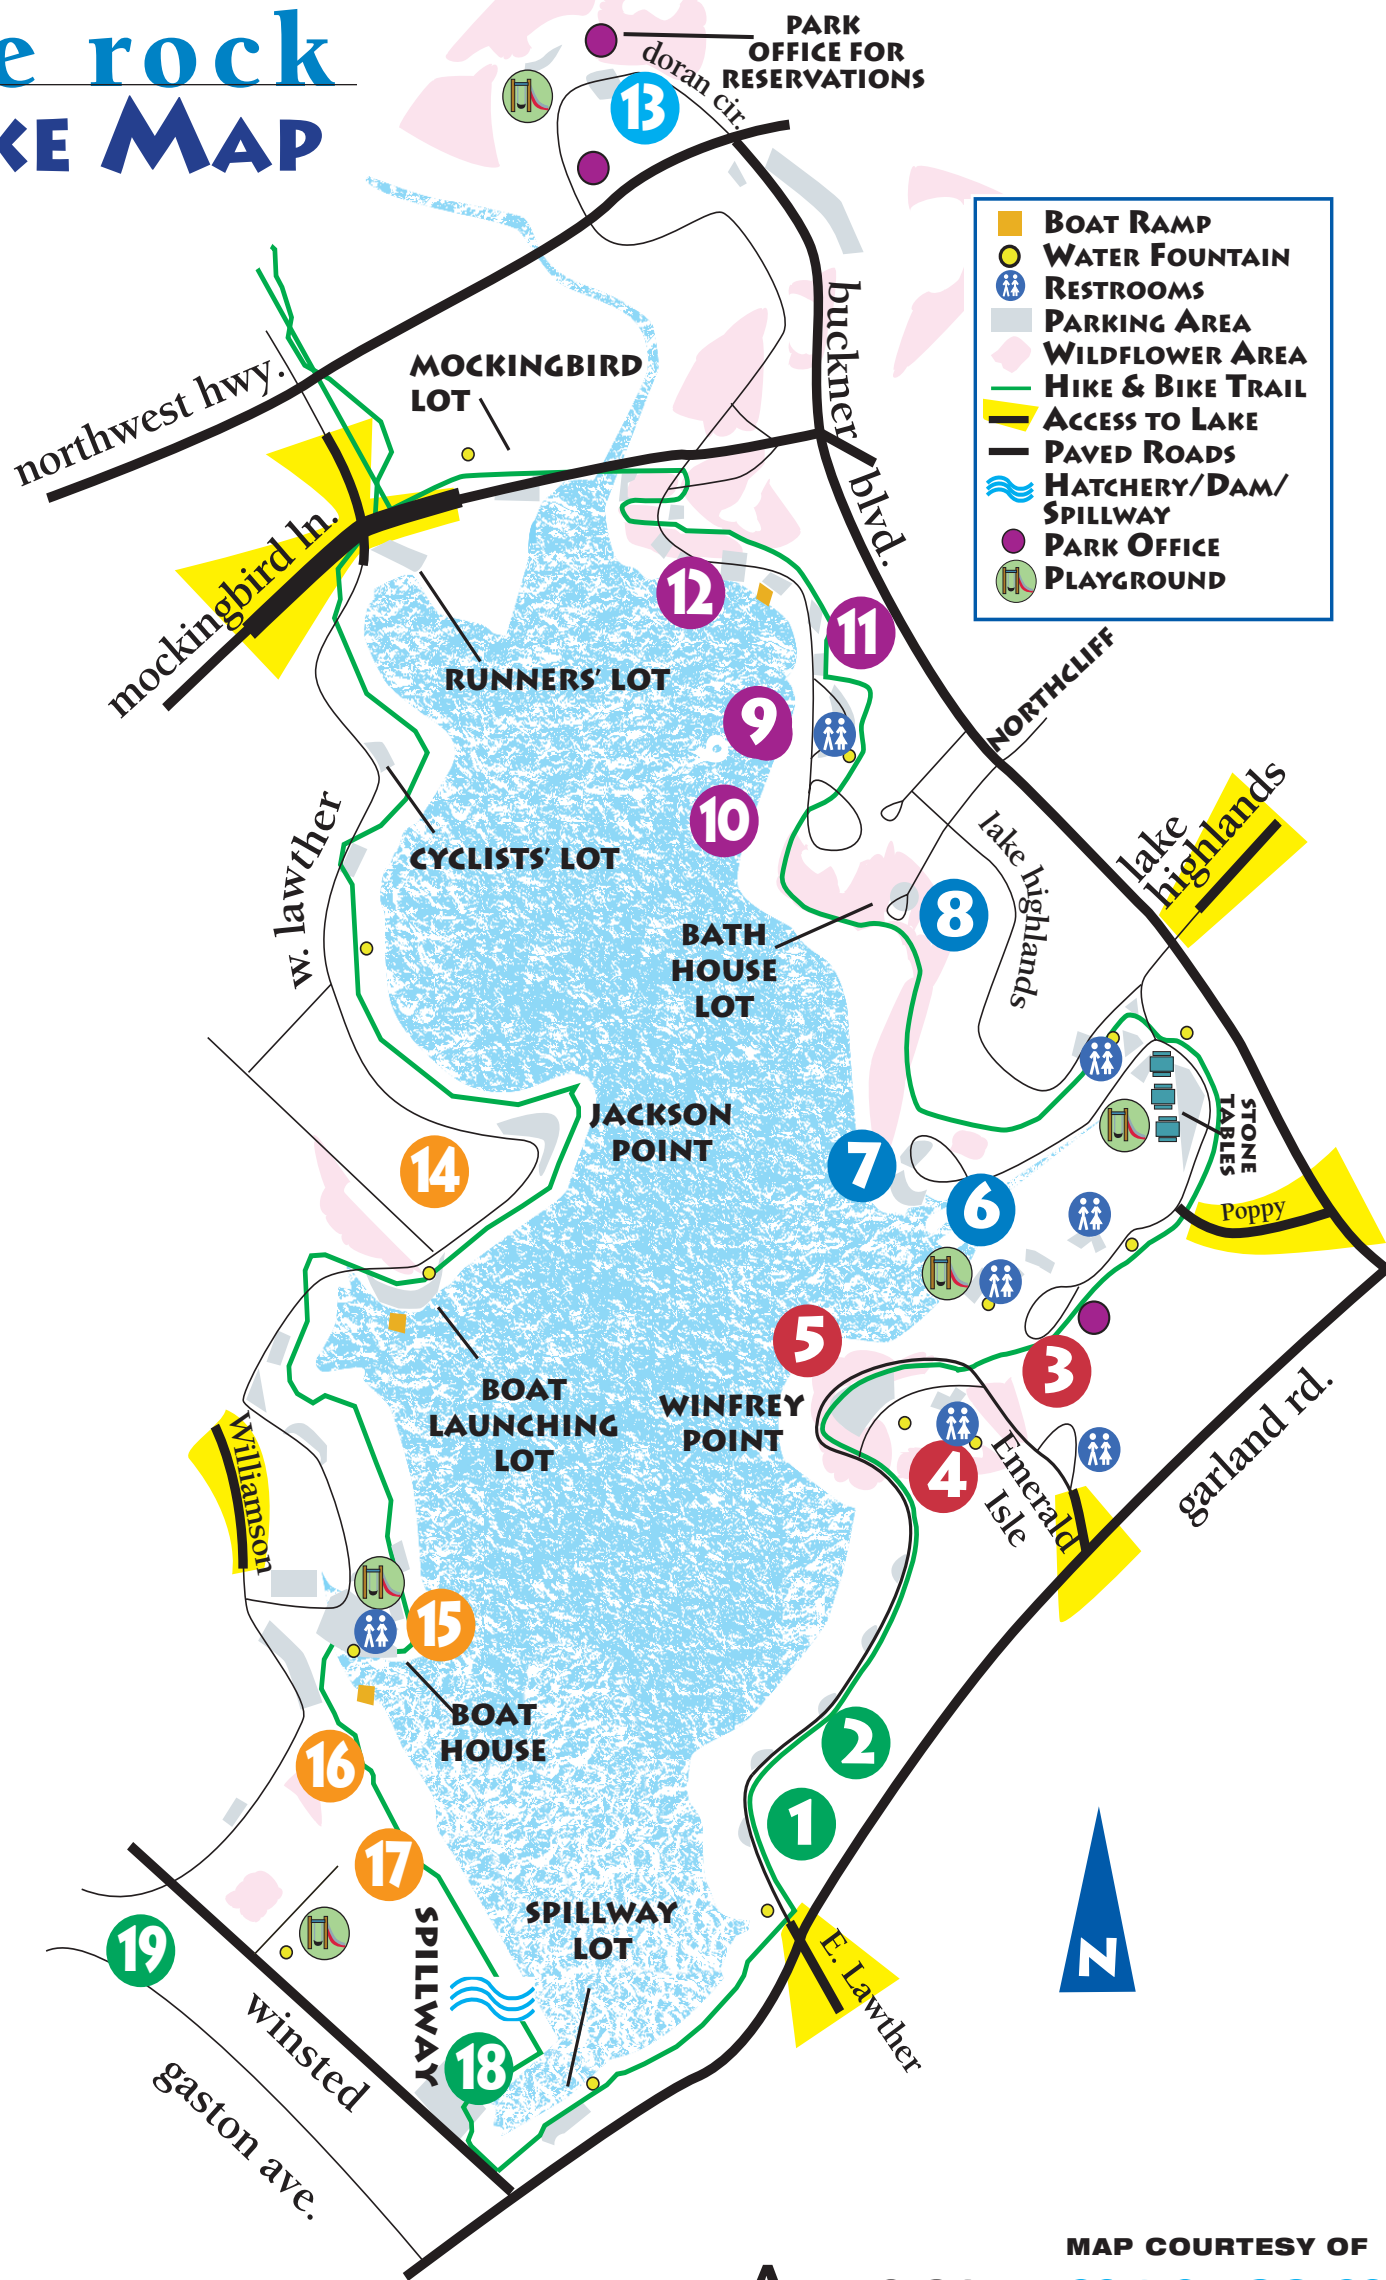

white rock LAKE MAP

	BOAT RAMP
	WATER FOUNTAIN
	RESTROOMS
	PARKING AREA
	WILDFLOWER AREA
	HIKE & BIKE TRAIL
	ACCESS TO LAKE
	PAVED ROADS
	HATCHERY/DAM/SPILLWAY
	PARK OFFICE
	PLAYGROUND

MAP COURTESY OF
AdvocateMag.com
ALL LOCAL. ALL THE TIME.

GARLAND RD. ACCESS

- 1** South Entrance to Park
- 2** Dallas Arboretum

E. LAWATHER/EMERALD ISLE ACCESS from Garland Rd.

- 3** MultiStation Outdoor Workout Center
- 4** Civilian Conservation Corps Camp
- 5** Winfrey Point

NORTHCLIFF/ POPPY/ LAKE HIGHLANDS ACCESS

- 6** Sunset Bay, CCC Statue
- 7** Dreyfuss Club
- 8** Bath House Cultural Center, White Rock Lake Museum

E. LAWATHER ACCESS from Mockingbird

- 9** Corinthian Sailing Club
- 10** Scenic View & Photographic Opportunity
- 11** Big Thicket
- 12** White Rock Boat Club

NW HWY ACCESS

- 13** Flagpole Hill

W. LAWATHER ACCESS

- 14** Mount Vernon
- 15** TP Hill, Boat House
- 16** Pump Station
- 17** Fish Hatchery & Nature Trail Entrance

GARLAND RD. ACCESS

- 18** Spillway
- 19** YMCA at White Rock